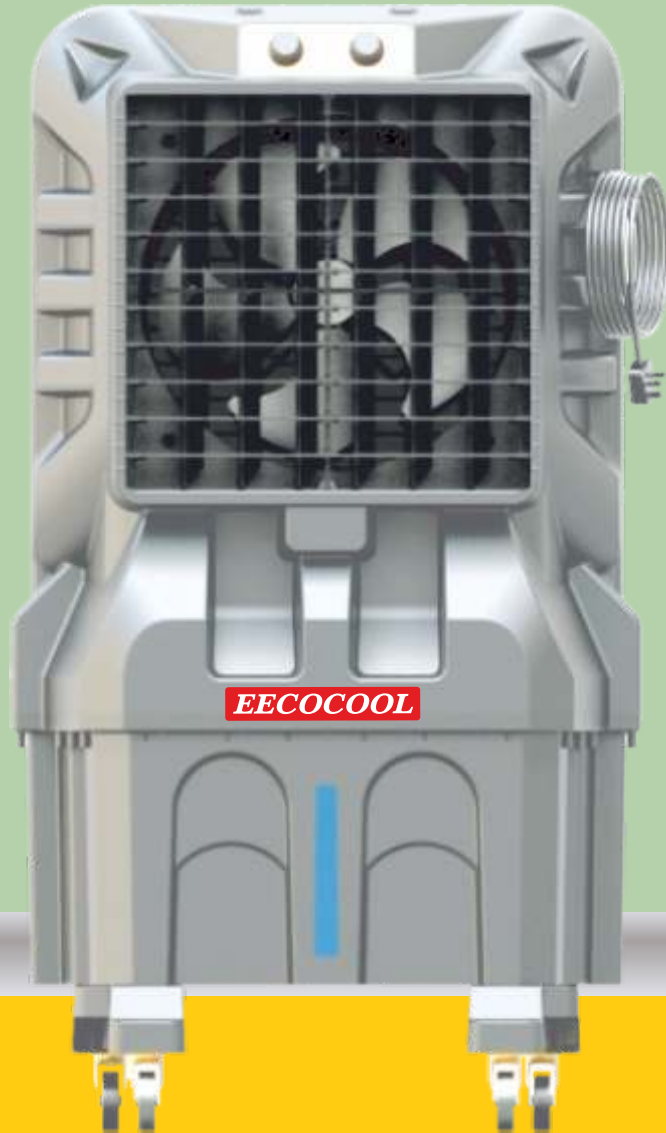

3 Speed Control

Aerodynamic Grill

Stylish Look

Honeycomb pad