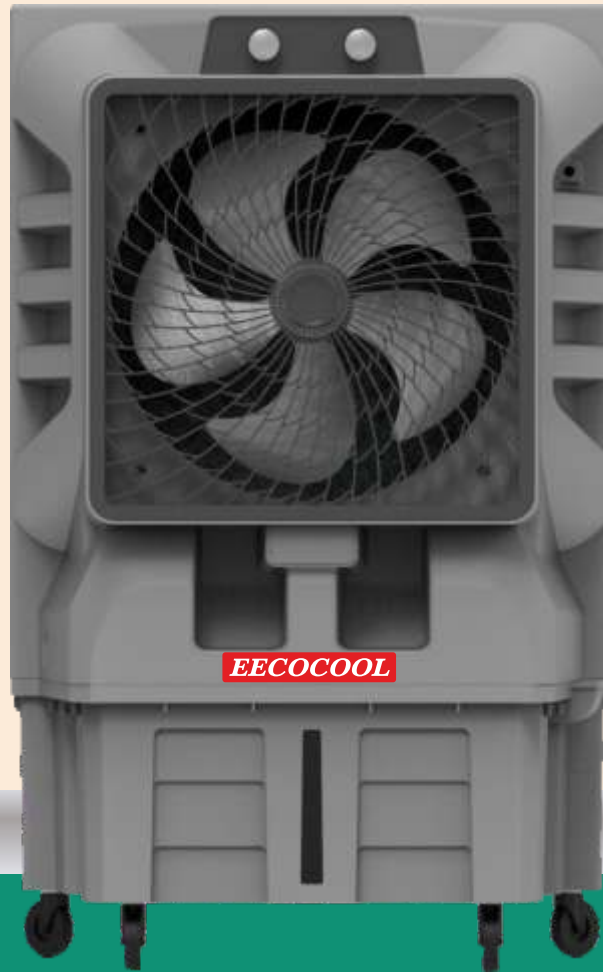

SANTOZ-100